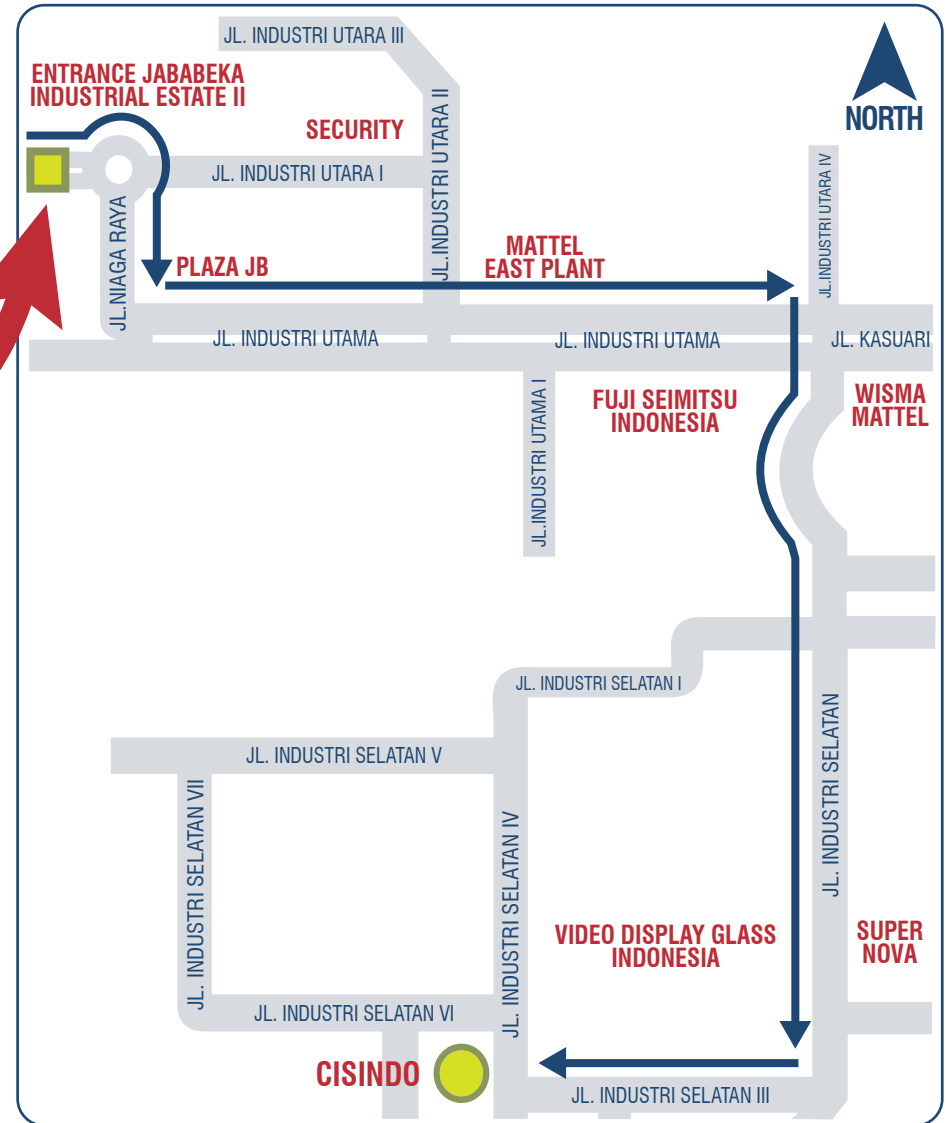

Jababeka Industrial Estate

Directions:

- + After taking an exit from Cikarang Toll Gate at 31 Km, please turn left after the traffic light
- + Follow the direction towards Jababeka / Cikarang Baru / Kota Hijau
- + The entrance of Jababeka Industrial Estate II is on the right side

To Jababeka Industrial Estate

From	Distance	Est. Travel Time	Method
Jakarta	35 Km	35 minutes	Express way
SOEKARNO-HATTA International airport	65 Km	1 hour 15 minutes	Express way
TANJUNG PRIOK Seaport	55 Km	1 hour	Express way
Bekasi	10 Km	15 minutes	Express way

Direction: Take Jakarta - Cikampek toll and exit from Cikarang Toll Gate (Km 31)

■ TOLL ROAD
 ■ MAIN ROAD
 ■ RAILWAY